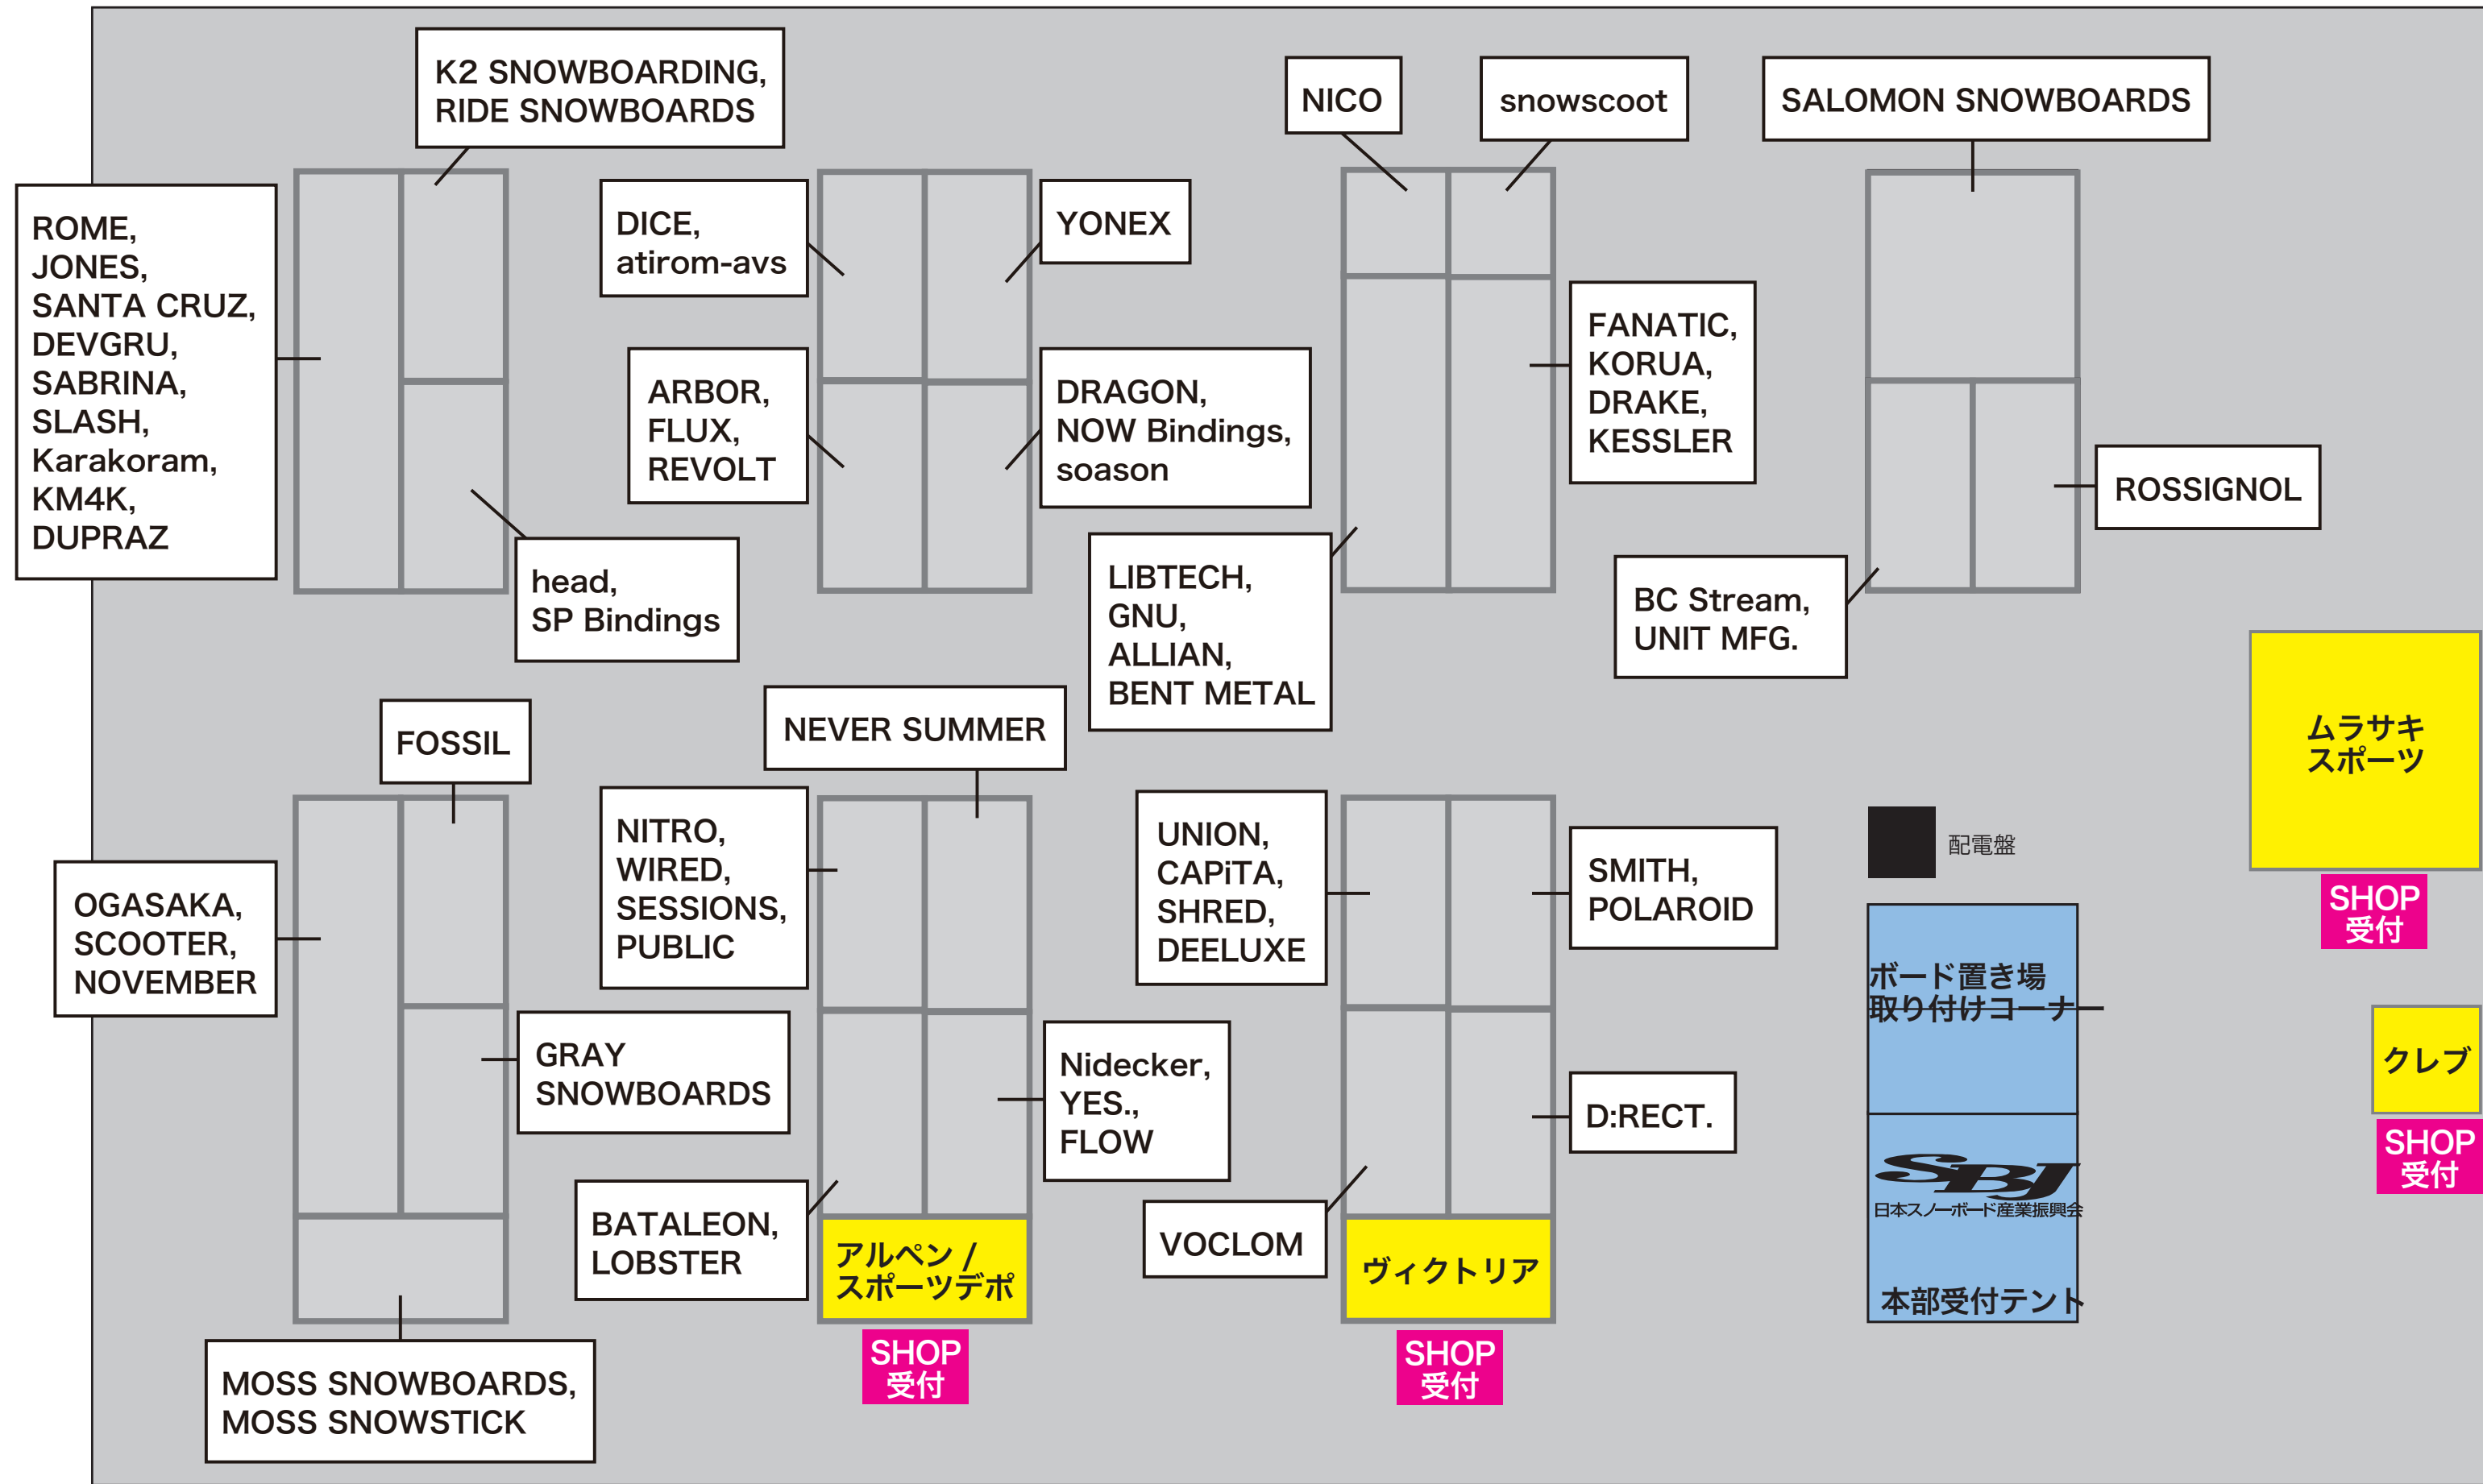

SBJ ON SNOW FESTIVAL 2022

Naeba

▲
Mountain

▼
Hotel